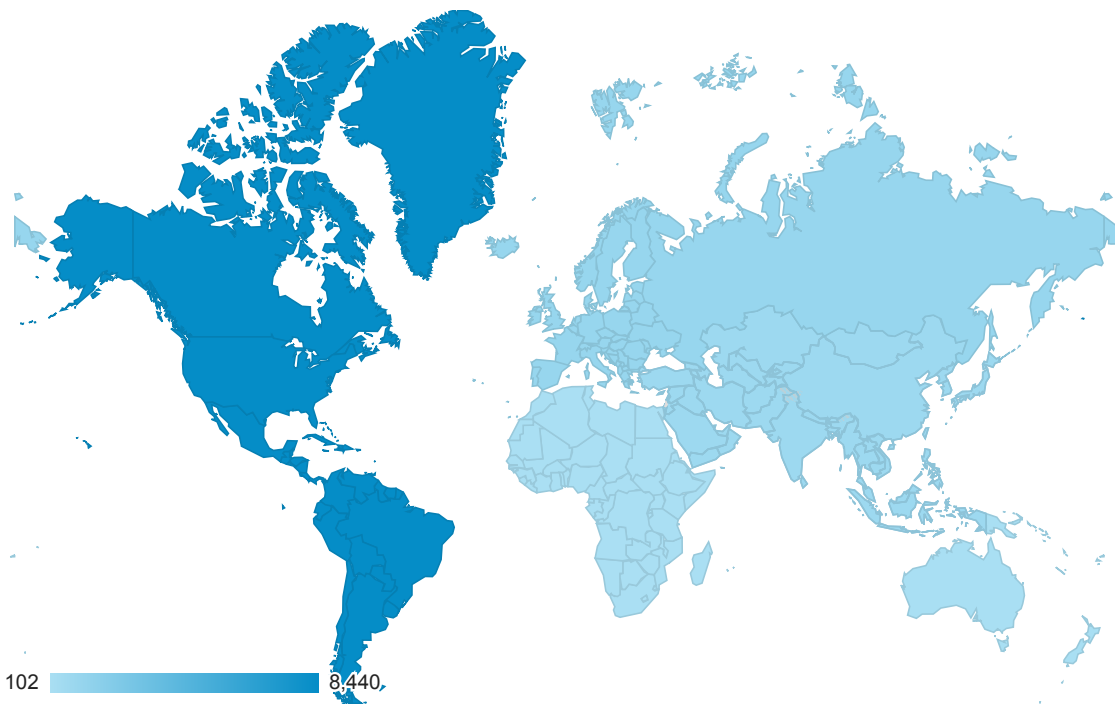

Apr 1, 2014 - Dec 31, 2015

Location

All Sessions
100.00%

Map Overlay

Summary

Continent	Acquisition			Behavior			Conversions		
	Sessions	% New Sessions	New Users	Bounce Rate	Pages / Session	Avg. Session Duration	Goal Conversion Rate	Goal Completions	Goal Value
	11,381 % of Total: 100.00% (11,381)	78.44% Avg for View: 78.11% (0.42%)	8,927 % of Total: 100.42% (8,890)	72.57% Avg for View: 72.57% (0.00%)	1.88 Avg for View: 1.88 (0.00%)	00:02:09 Avg for View: 00:02:09 (0.00%)	0.00% Avg for View: 0.00% (0.00%)	0 % of Total: 0.00% (0)	\$0.00 % of Total: 0.00% (\$0.00)
1. Americas	8,440 (74.16%)	74.29%	6,270 (70.24%)	67.58%	2.06	00:02:35	0.00%	0 (0.00%)	\$0.00 (0.00%)
2. Europe	1,065 (9.36%)	84.60%	901 (10.09%)	90.89%	1.22	00:00:29	0.00%	0 (0.00%)	\$0.00 (0.00%)
3. (not set)	865 (7.60%)	100.00%	865 (9.69%)	89.94%	1.07	00:00:21	0.00%	0 (0.00%)	\$0.00 (0.00%)
4. Asia	759 (6.67%)	94.60%	718 (8.04%)	84.45%	1.21	00:00:43	0.00%	0 (0.00%)	\$0.00 (0.00%)
5. Oceania	150 (1.32%)	48.00%	72 (0.81%)	53.33%	5.04	00:09:01	0.00%	0 (0.00%)	\$0.00 (0.00%)
6. Africa	102 (0.90%)	99.02%	101 (1.13%)	86.27%	1.04	00:00:15	0.00%	0 (0.00%)	\$0.00 (0.00%)

Rows 1 - 6 of 6